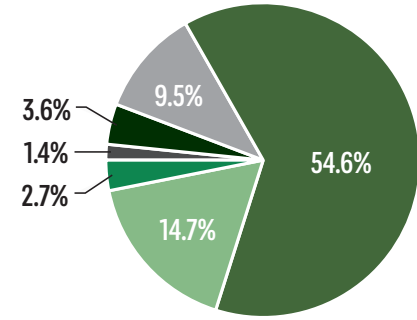

Our Audience

Total Digital Reach: 100K+

Digital Magazine: 40K Reach per issue

Website: 40K Reach per month

Newsletter: 10K Subscribers
Average open rate of 30%

Social: 15K Followers

Source: Google Analytics, 12-Month Average (Jan-Dec 2024)

GENDER

Female Male Unspecific

AGE RANGE

18-24 25-34 35-44
45-54 55-64 65+

DEMOGRAPHIC PROFILE

JK-8
Grades 9-12

Teachers
Librarians
Administrators

Our Socials

- @teachmag.bsky.social
- @teachmag
- @teachmediaco
- /teachmag
- @teachmag
- /teachmag
- @teachmag