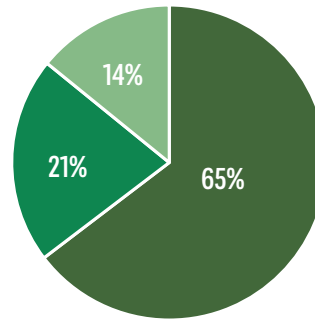

Our Audience

Total Digital Reach: 100K+

Digital Magazine: 40K Reach per issue

Website: 40K Reach per month

Newsletter: 10K Subscribers
Average open rate of 30%

Social: 15K Followers

Source: Google Analytics, 12-Month Average (Jan-Dec 2024)

GENDER