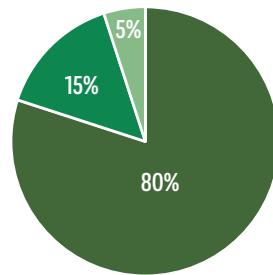

Our Audience

Total Digital Reach: 100K+

Digital Magazine: 40K Reach per issue

Website: 40K Reach per month

Newsletter: 10K Subscribers
Average open rate of 30%

Social: 15K Followers

Source: Google Analytics, 12-Month Average (Jan-Dec 2024)

GENDER

Female Male Unspecific

AGE RANGE

18-24 25-34 35-44
45-54 55-64 65+

DEMOGRAPHIC PROFILE

JK-8
Grades 9-12

Teachers
Librarians
Administrators

Our Socials