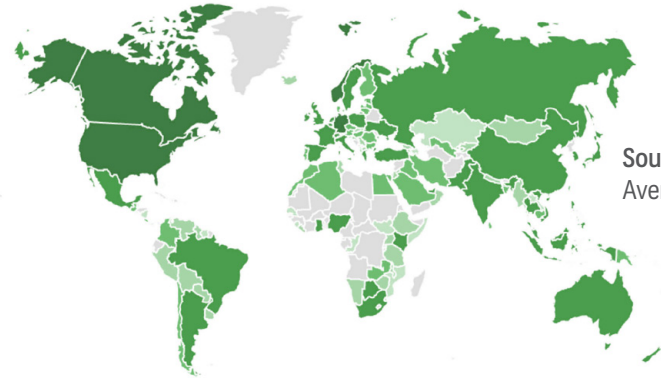

Our Website

Our website connects educators worldwide, offering resources, tools, and insights to enhance teaching and foster continuous learning.

- New content published weekly
- Reaches 40K readers monthly
- Ideal for advertisers looking for flexibility around deadlines

Source: Google Analytics, 12-Month Average (Jan-Dec 2024)

RATES

PLACEMENT

RATE PER MONTH

Banner Ads

$500.00

- Leaderboard + Big Box
- 35K Impressions + High Resolution
- Placement is exclusive and never shared
- Simple, cost-efficient way to help boost visibility and drive traffic to your site
- Bonus: your logo is featured on our advertiser's page

Homepage Advertorial Sponsorship

$1,000.00

- Your article has premium placement on our homepage
- Inform readers without it feeling like an ad
- Integrate with our editorial for a smooth reading experience
- SEO options to help increase reach
- Complimentary copy review
- Bonus: your logo is featured on our advertiser's page

*All rates listed are Net.

Banner Ad Placements

Homepage Advertorial Sponsorship